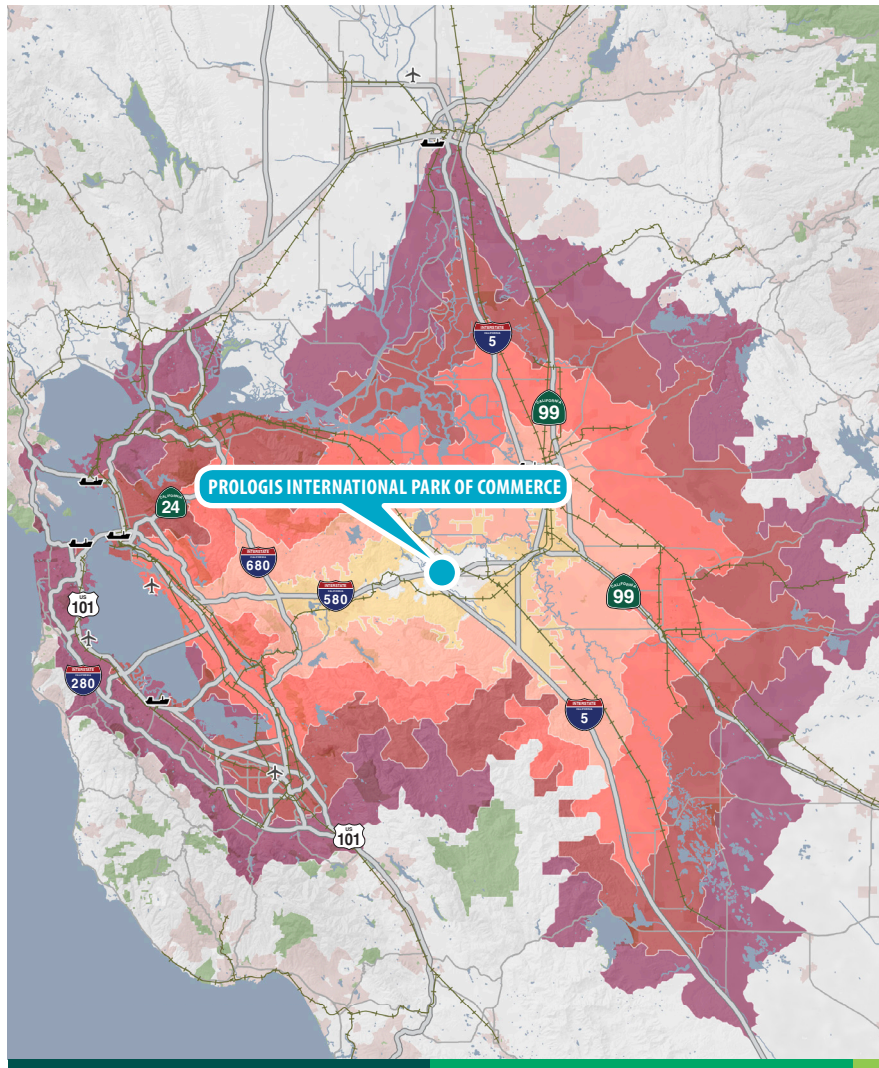

# Drive Times

## Accessibility. Flexibility. Proximity.

Prologis International Park of Commerce's location and accessibility are ideal for businesses serving the Western United States, the region, or the Bay Area.

Just 46 miles from the Port of Oakland, IPC is the only location that can offer our customers this combination of flexibility and proximity to the Bay Area.

The Port of Oakland offers all of these attributes, and consequently it will remain a key port with growing demand.